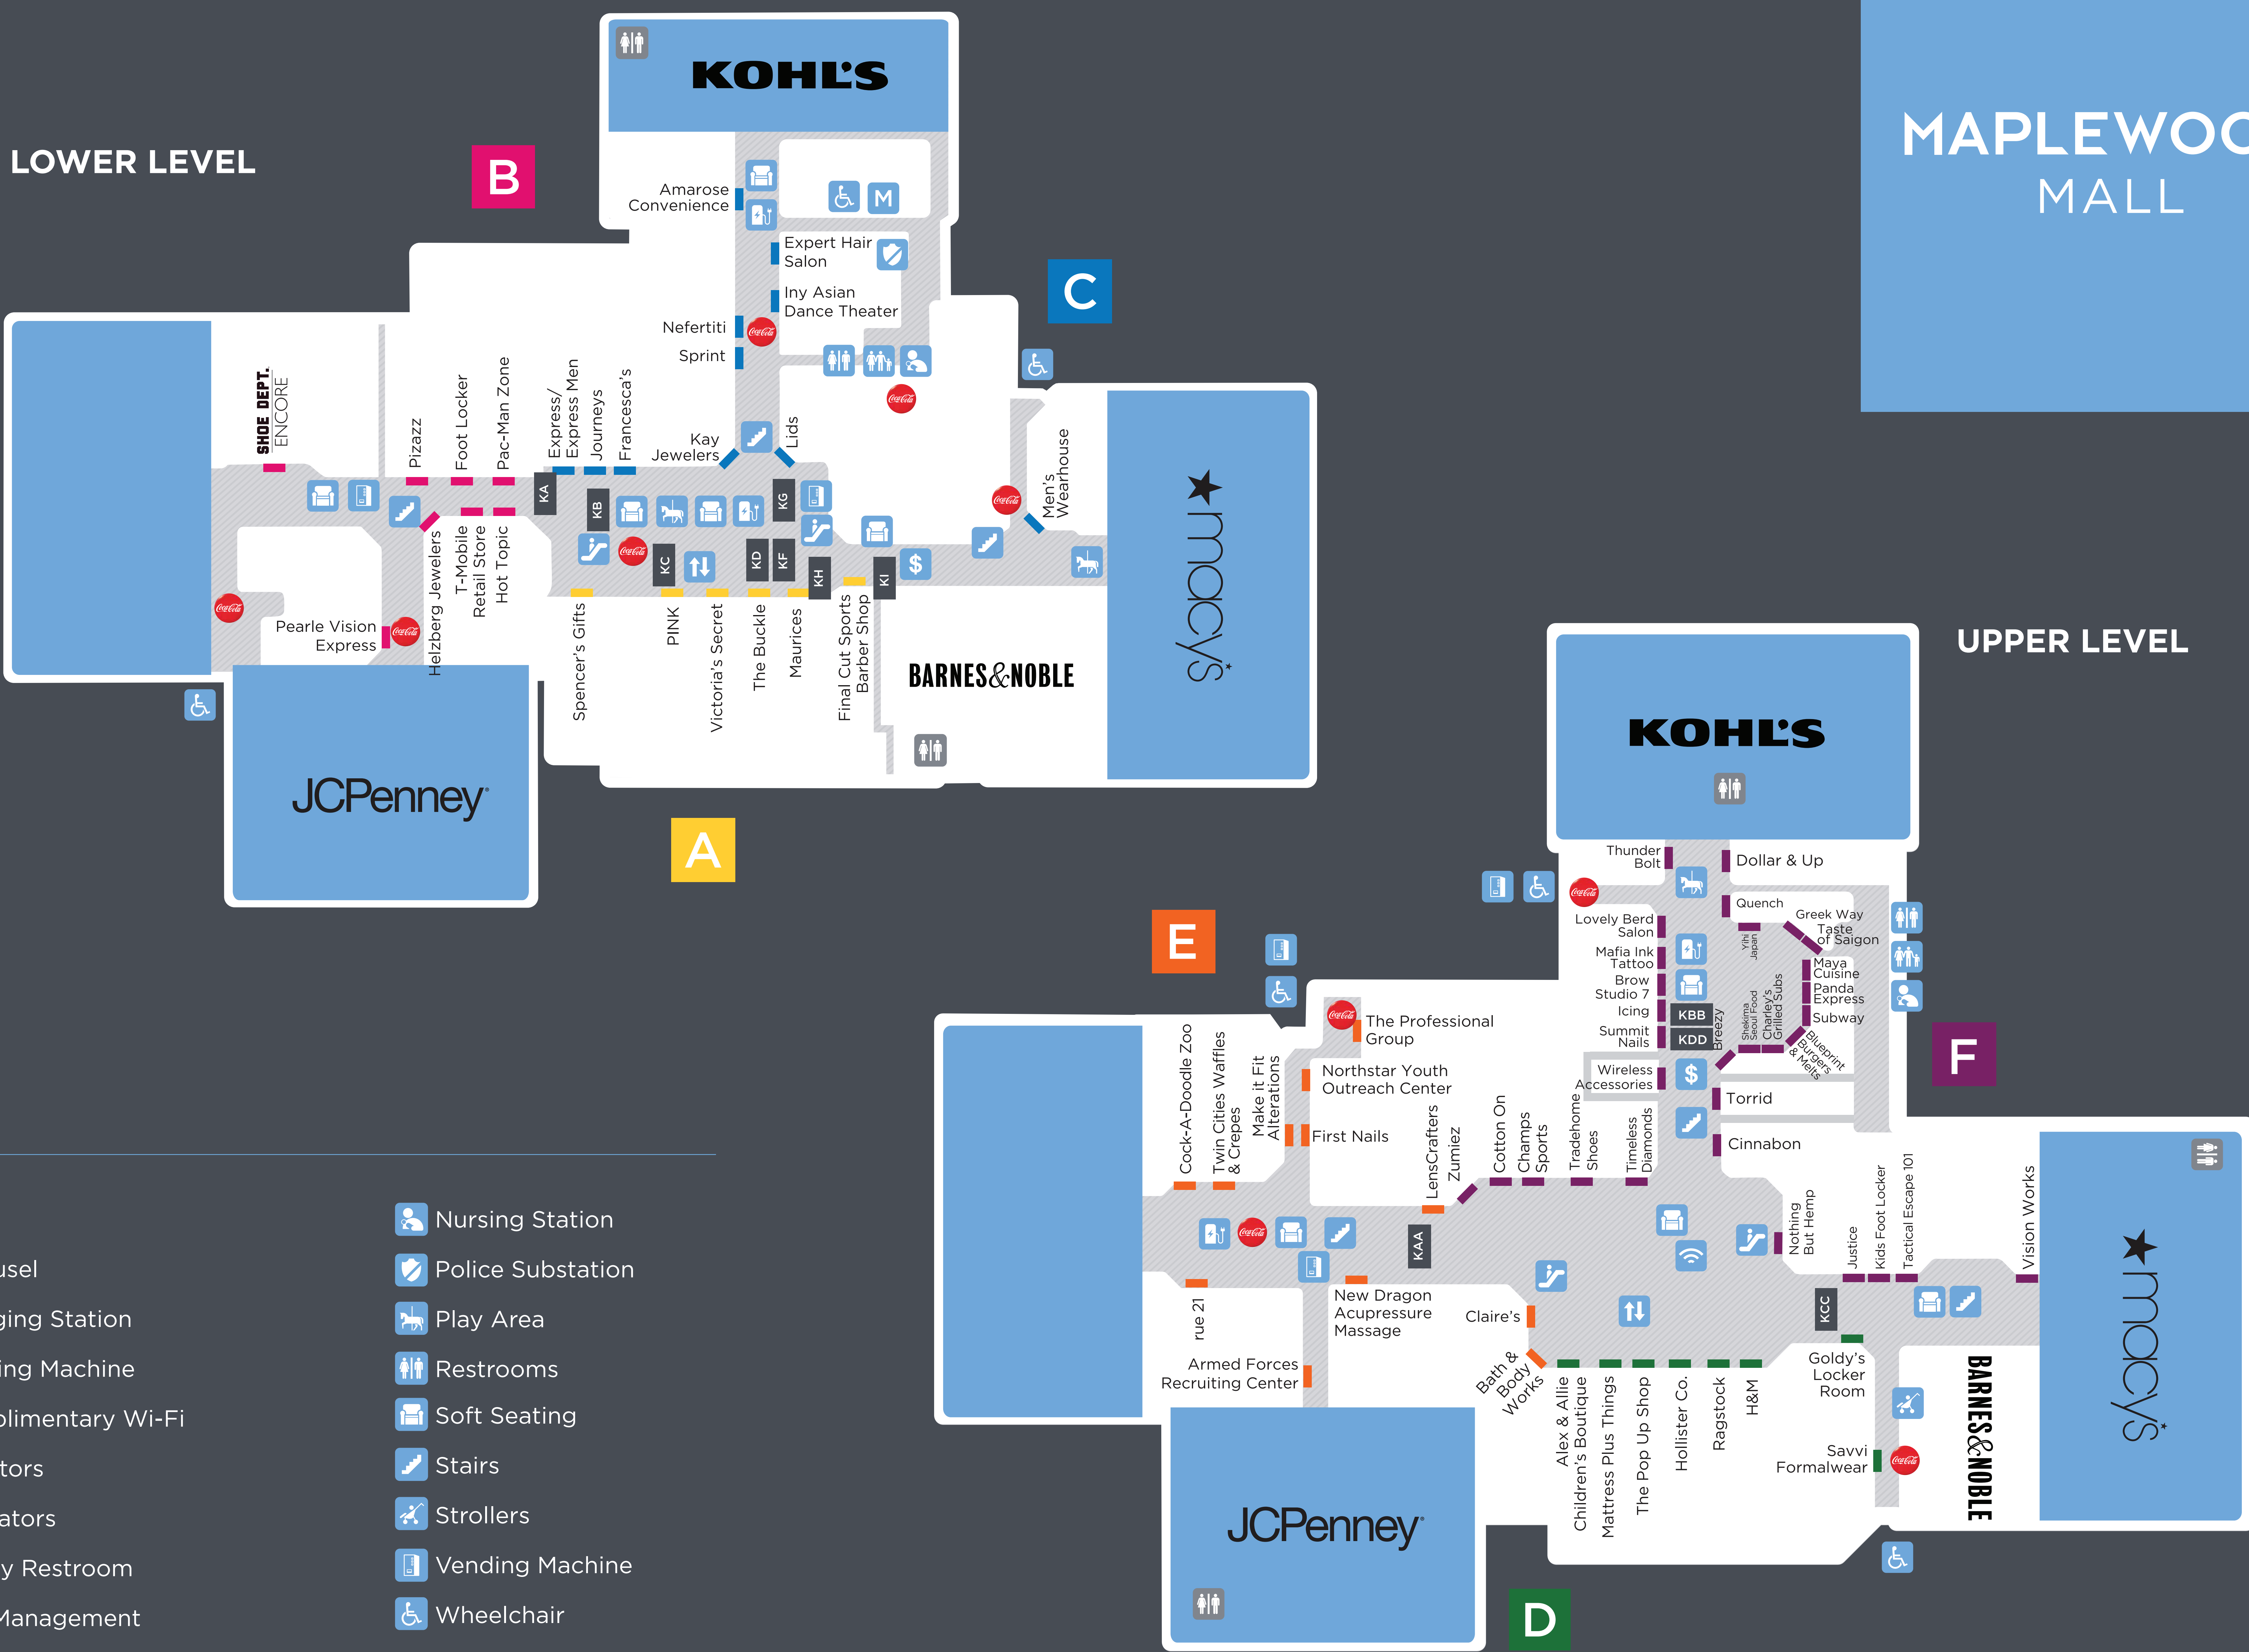

MAPLEWOOD MALL

LEGEND

- ATM
- Carousal
- Charging Station
- Vending Machine
- Complimentary Wi-Fi
- Elevators
- Escalators
- Family Restroom
- Mall Management
- Nursing Station
- Police Substation
- Play Area
- Restrooms
- Soft Seating
- Stairs
- Strollers
- Vending Machine
- Wheelchair

ELECTRONICS, BOOKS, MUSIC, MOVIES & CARDS

- Barnes & Noble A D
- Hot Topic B
- Spencer Gifts A
- Sprint C
- T-Mobile LL Retail Store B
- Thunder Bolt F
- Z-Repair Express KDD

ENTERTAINMENT

- Amusing Rides C
- Children's Play Area M
- Cock-A-Doodle Zoo E
- Island Carousal M
- Maplewood Express M
- Pac-Man Zone B
- Tactical Escape 101 F

HEALTH, DRUG STORE, BATH & BEAUTY

- Bath & Body Works E
- Brow Studio 7 F
- Expert Hair Salon C
- Final Cut Sports Barber Shop A
- First Nails E
- JCPenney Salon JCPenney
- Macy's Premier Salon Macy's
- Mafia Ink Tattoo F
- Nothing But Hemp F
- Summit Nails F

RESTAURANTS & FOOD

- Amarose Convenience C
- Barnes & Noble Café D
- Blueprint Burgers & Melts F
- Breezy F
- Caribou Coffee KG
- Charley's Grilled Subs F
- Cinnabon F
- Greek Way F
- Shekima Seoul Food F
- Mango Valley KC
- Maya Cuisine F
- Panda Express F
- Pretzelmaker KCC
- Q Bar & Lounge KB
- Quench F
- Subway F
- Taste of Saigon F
- Twin Cities Waffles & Crepes E
- Yihi Japan F